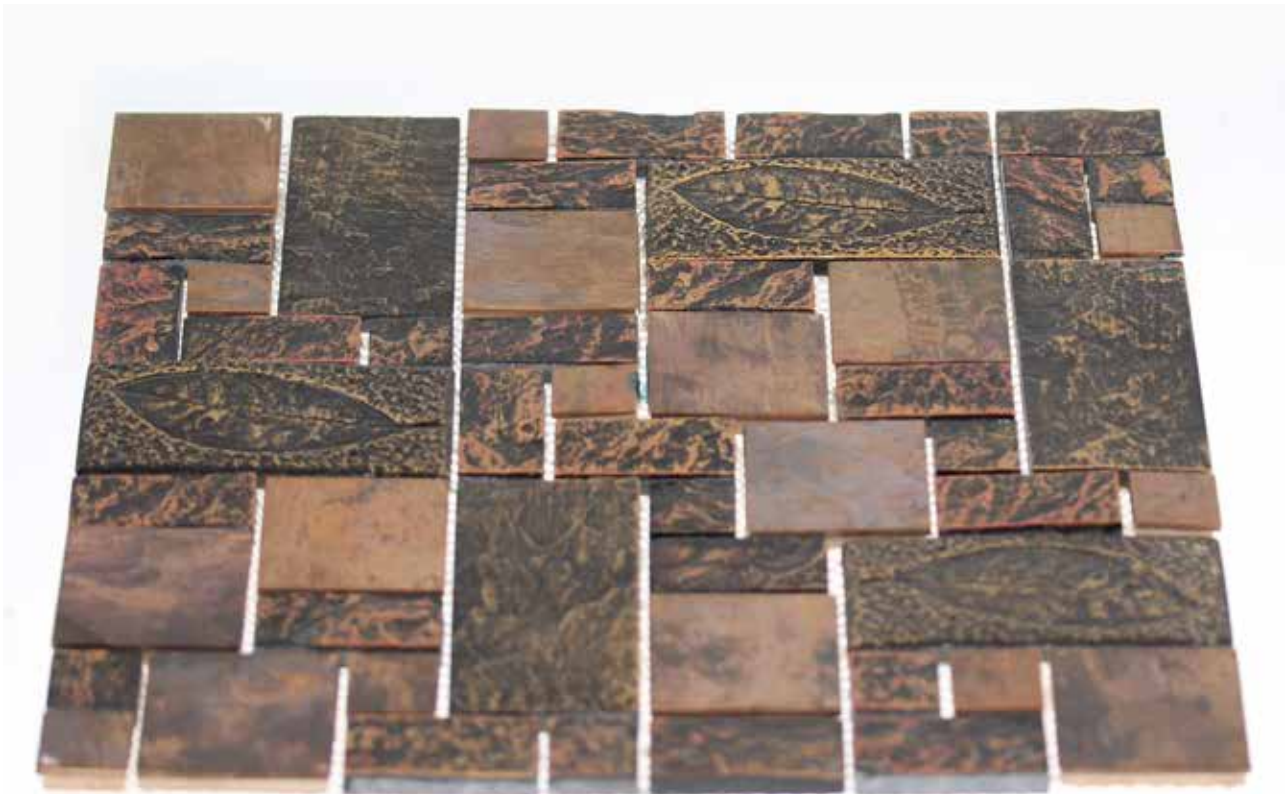

Material : **Stainless Steel**
Chip Size : **(23x23+23x48+48x48+48x98)x4**
Sheet Size : **300x300mm**
MOQ : **36m²**

Applications

Floor
Kitchen
Bathroom