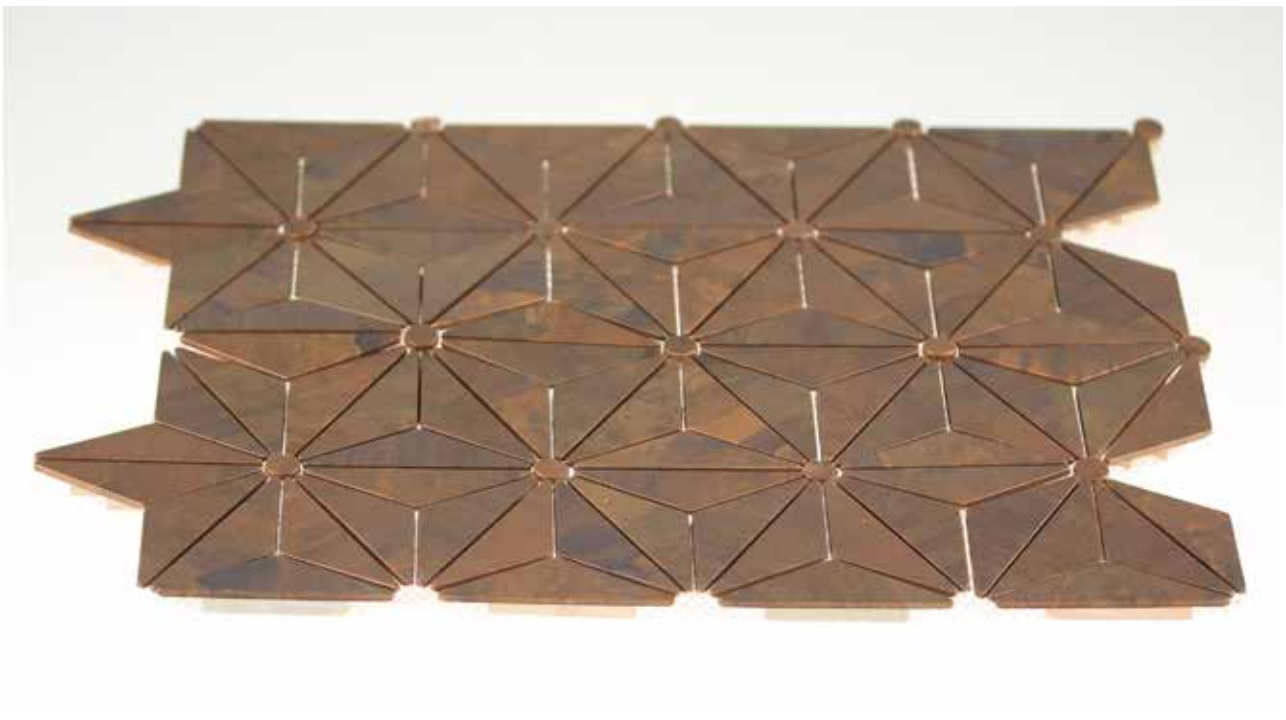

Material : **Stainless Steel**
Chip Size :
Sheet Size : **300x300mm**
MOQ : **36m²**

Applications
Floor
Kitchen
Bathroom