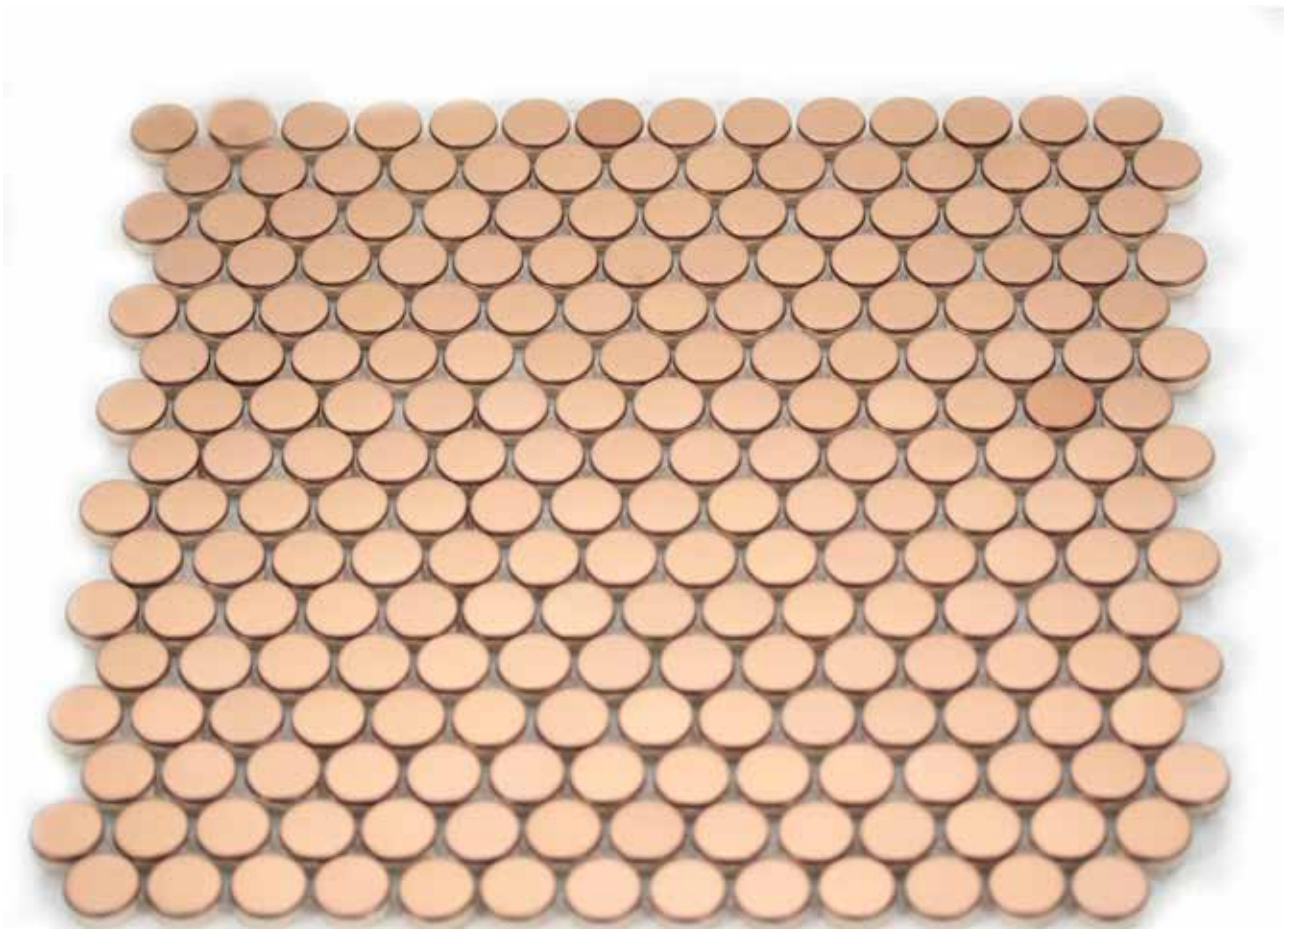

Material : **Stainless Steel**
Chip Size : **20x8**
Sheet Size : **310x300mm**
MOQ :

Applications
Floor
Kitchen
Bathroom