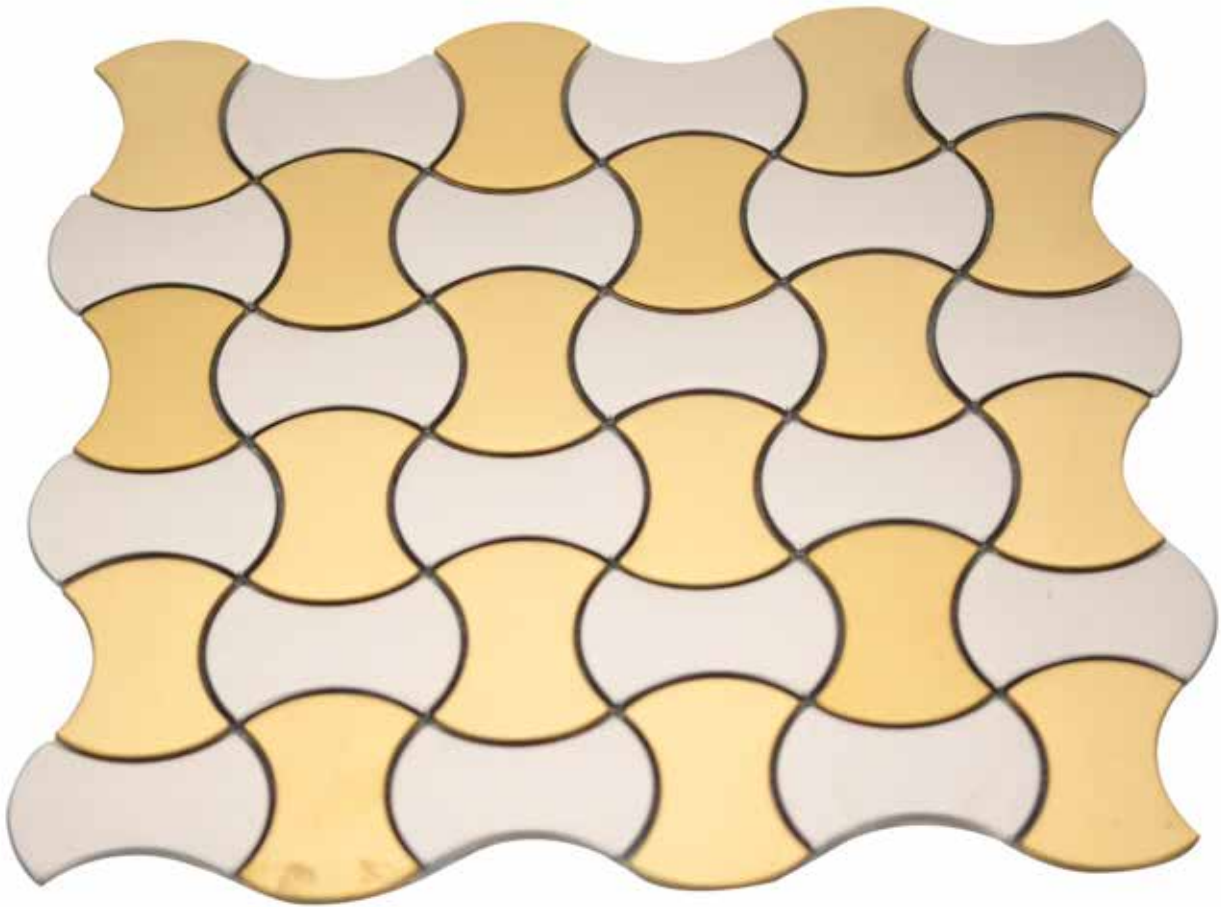

Material : **Stainless Steel**
Chip Size :
Sheet Size : **300x300mm**
MOQ :

Applications
Floor
Kitchen
Bathroom