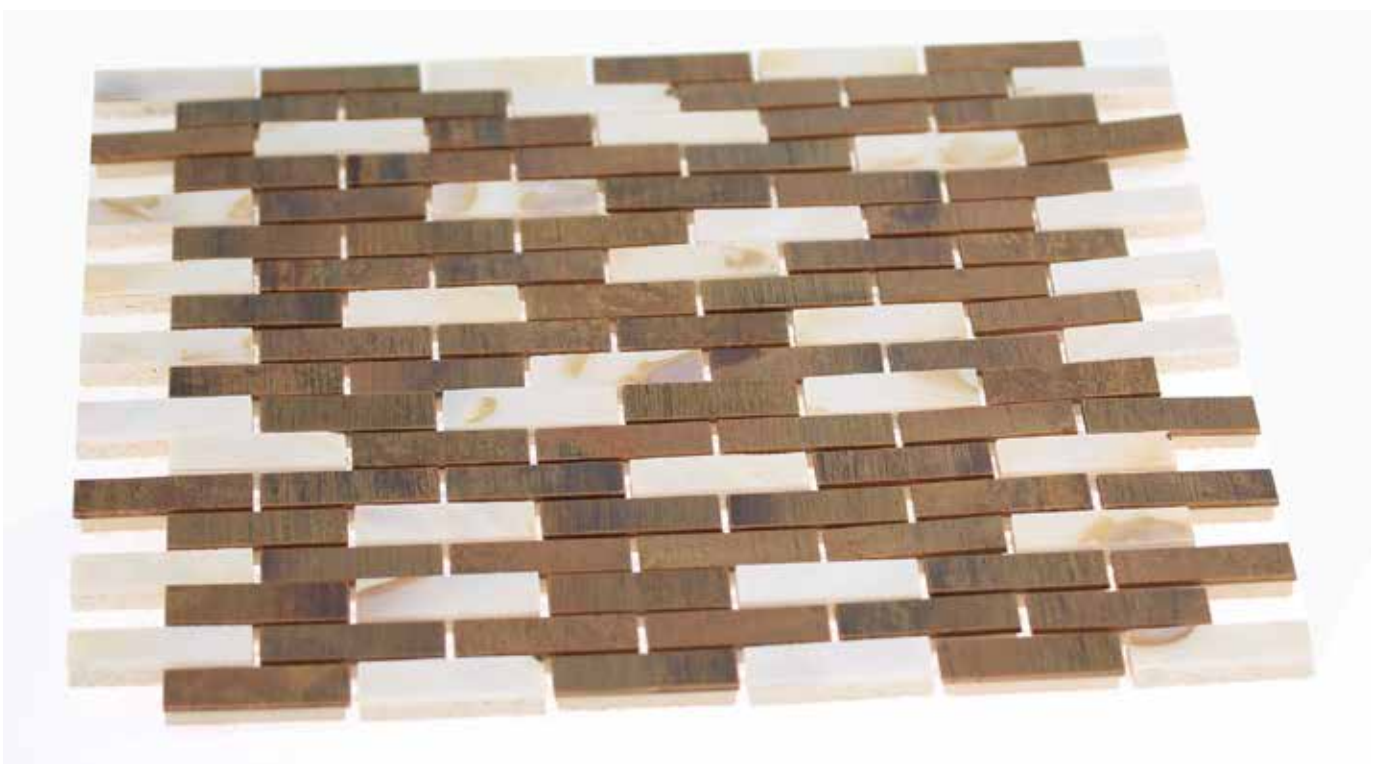

Material : **Stainless Steel**
Chip Size : **15x48x8mm**
Sheet Size : **300x300mm**
MOQ : **36m²**

Applications/Designs

- Interior kitchen fit outs especially for backsplashes
- Can be used as bathroom walls
- Can be used on floor for design