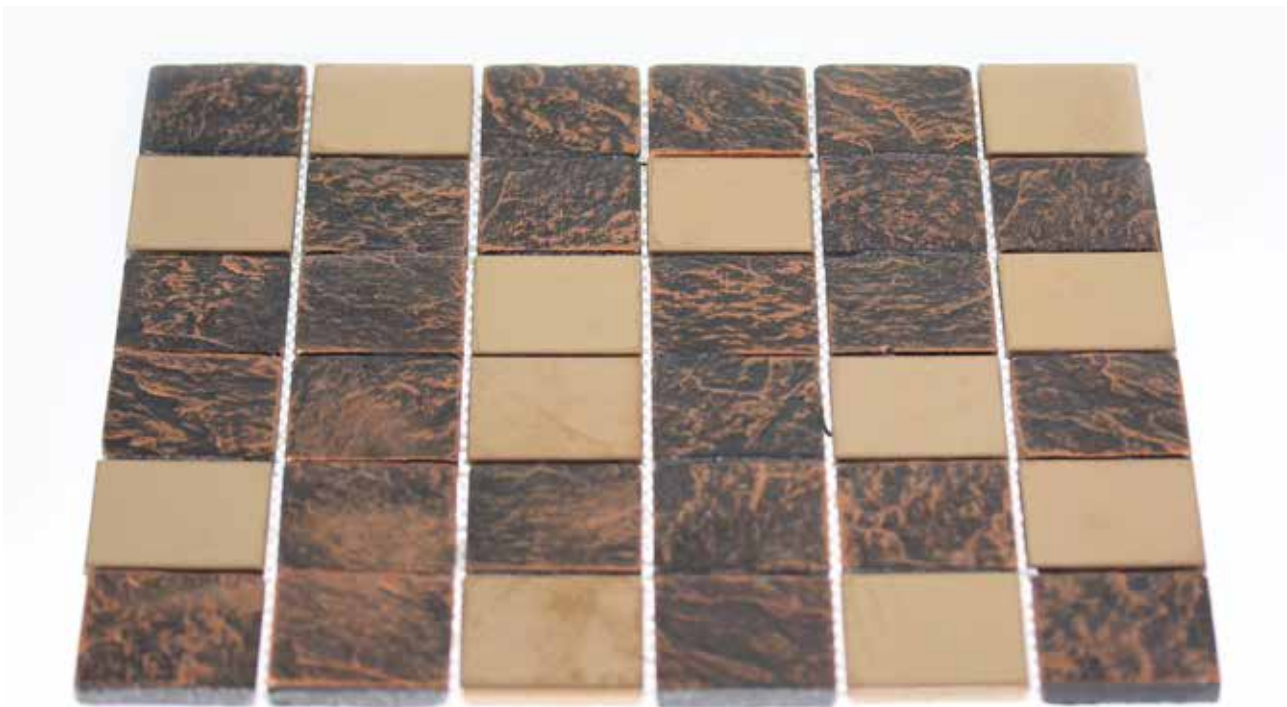

Material : **Stainless Steel**
Chip Size : **48x48x48**
Sheet Size : **300x300mm**
MOQ : **36 m²**

Applications/Designs

- Interior kitchen fit outs especially for backsplashes
- Can be used as bathroom walls
- Can be used on floor for design