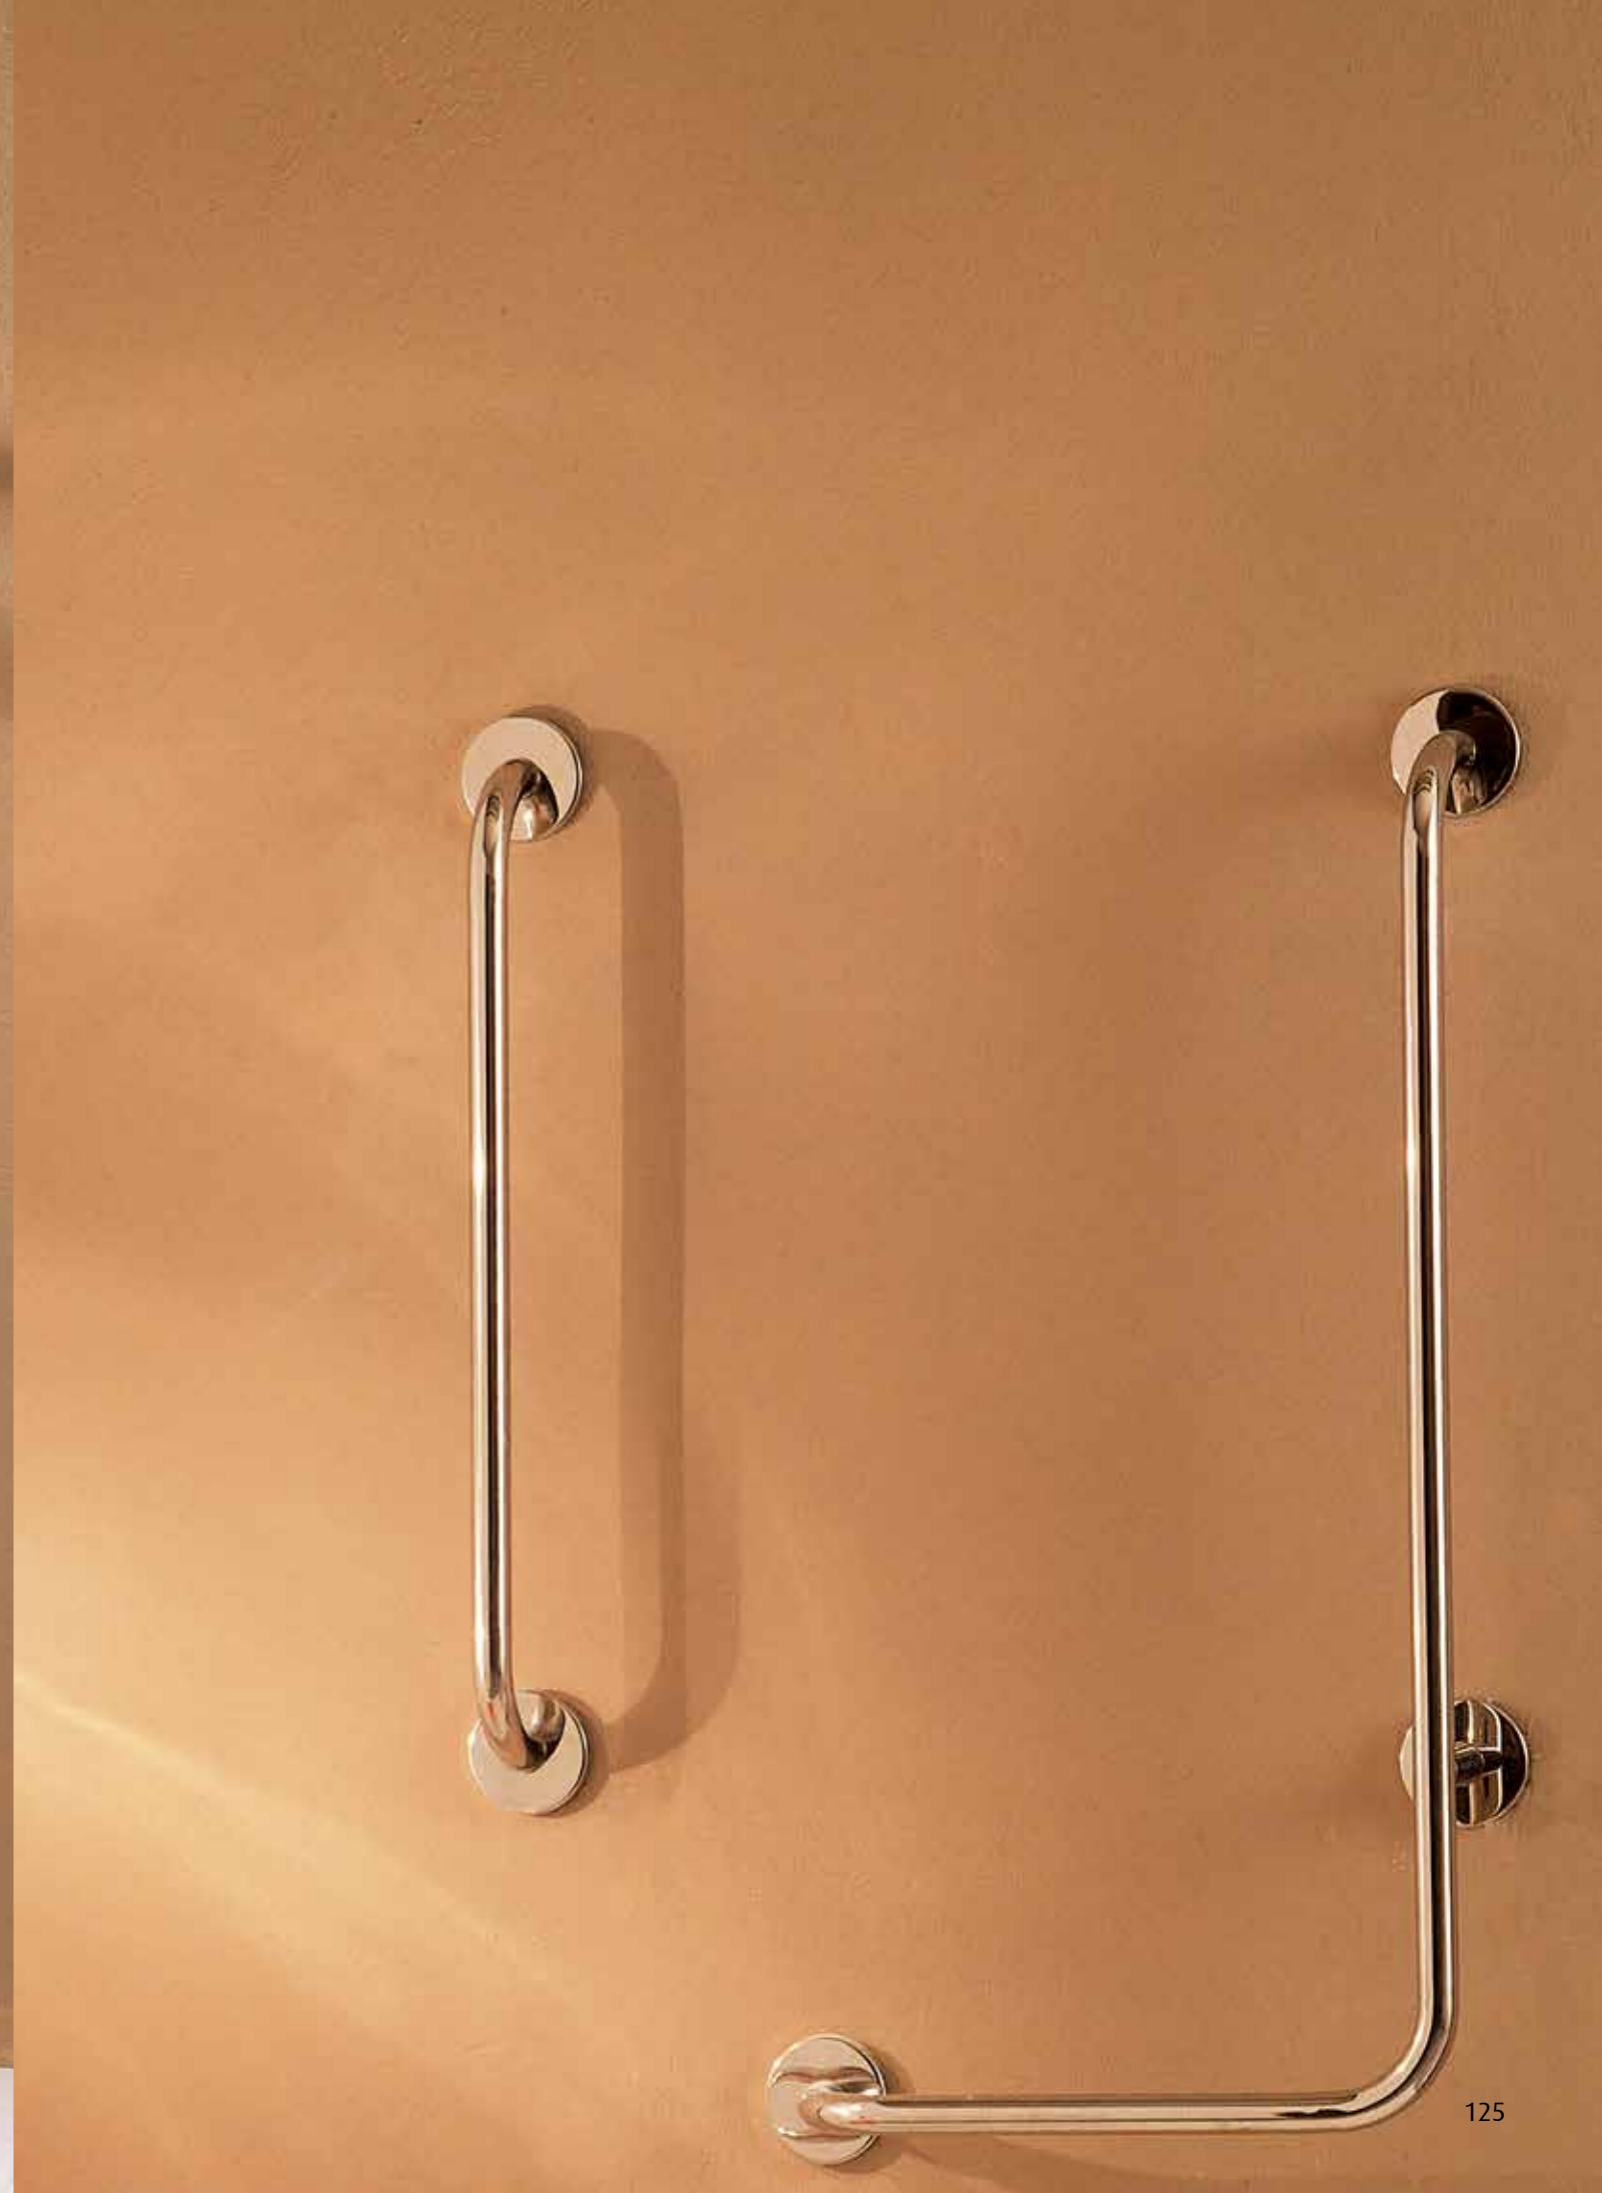

0405.541-40
Folding Shower Seat 50x45 cm Top
Teak Wood, Stainless Steel Plate SS 316 - Satin